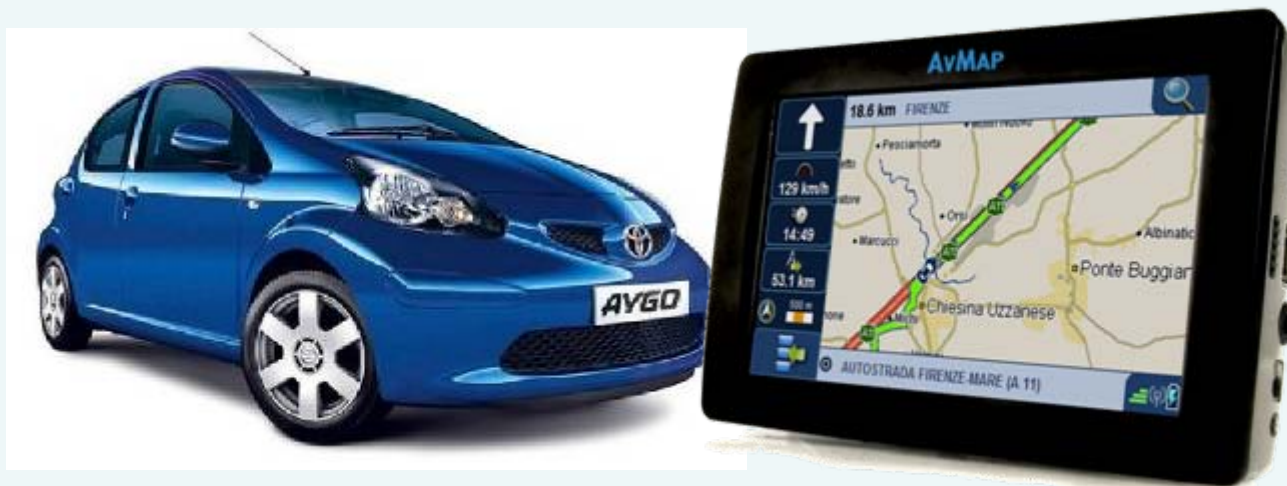

Project for the semi-integration of a portable GPS system

***Geosat 6 Drive Safe* navigator
And dash mount customized for TOYOTA AYGO**

Project for the semi-integration of a portable GPS system: the key points

Dash mount customized for TOYOTA AYGO

Dash mount customized for TOYOTA AYGO

Dash mount customized for TOYOTA AYGO

Geosat 6 Drive Safe For TOYOTA AYGO

Strong points

- 4.8" touch screen, the largest widescreen in the market
- Advanced navigation functions: trip computer, route overview, stop planner, lane assistant, text-to speech etc.
- European Map
- **Built-in alcohol tester**
- Bluetooth for hands free calls
- **iPod Control**

Geosat 6 Drive Safe

Focus on safety:

Built-in alcohol tester!

The new Geosat 6 Drive Safe integrates an alcohol tester that can evaluate the driver's BAC (blood alcohol concentration)

Geosat 6 Drive Safe for TOYOTA AYGO

Technical Specifications

HARDWARE

- Dimensions: 133.6 mm x 83.4 mm x 21 mm
- Weight: 240 g
- Display: 4.8" 16/9 LCD TFT Touch screen
- Resolution: 480x272
- Brightness: 350 cd/m2
- Colours: 65K
- Memory: 128MBytes NAND + 64MBytes DRAM
- GPS Receiver: U-Blox Lea5
- Processor: Freescale IMx31 - ARM11 520MHz
- Battery: Li-Ion Polymer 1600mAh.
- N. 2 loudspeakers
- Bluetooth
- Alcohol Tester
- Audio output for earphones
- Master/slave USB port
- SD slot