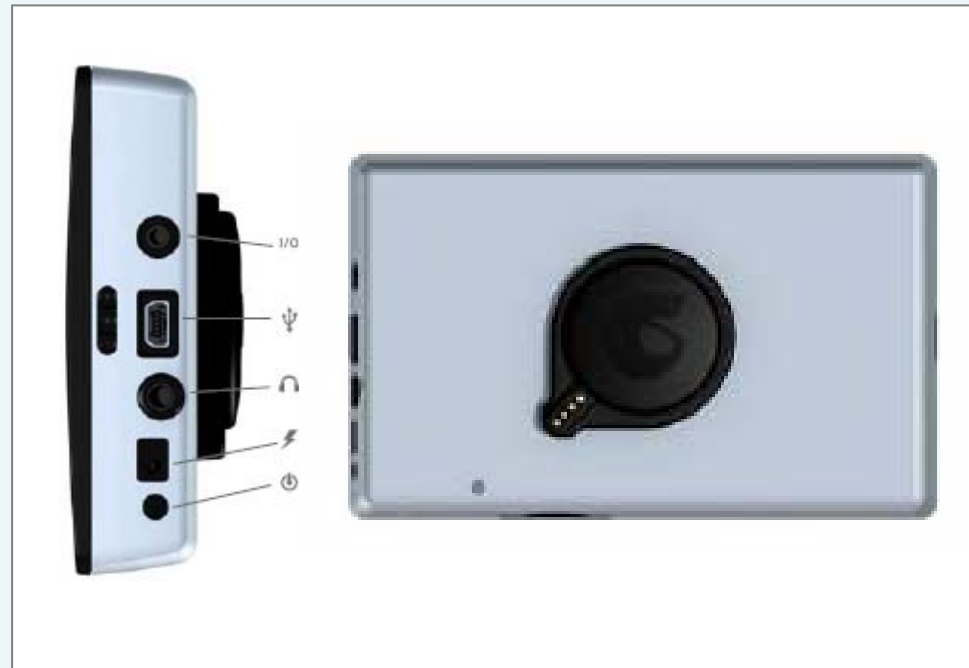

Dash mount customized for TOYOTA AYGO

Dash mount customized for TOYOTA AYGO

Dash mount customized for TOYOTA AYGO

Geosat 6 Drive Safe For TOYOTA AYGO

Strong points

- 4.8" touch screen, the largest widescreen in the market
- Advanced navigation functions: trip computer, route overview, stop planner, lane assistant, text-to speech etc.
- European Map
- **Built-in alcohol tester**
- Bluetooth for hands free calls
- **iPod Control**

Geosat 6 Drive Safe

Focus on safety:

Built-in alcohol tester!

The new Geosat 6 Drive Safe integrates an alcohol tester that can evaluate the driver's BAC (blood alcohol concentration)

Geosat 6 Drive Safe for TOYOTA AYGO

Technical Specifications

HARDWARE

- Dimensions: 133.6 mm x 83.4 mm x 21 mm
- Weight: 240 g
- Display: 4.8" 16/9 LCD TFT Touch screen
- Resolution: 480x272
- Brightness: 350 cd/m2
- Colours: 65K
- Memory: 128MBytes NAND + 64MBytes DRAM
- GPS Receiver: U-Blox Lea5
- Processor: Freescale IMx31 - ARM11 520MHz
- Battery: Li-Ion Polymer 1600mAh.
- N. 2 loudspeakers
- Bluetooth
- Alcohol Tester
- Audio output for earphones
- Master/slave USB port
- SD slot