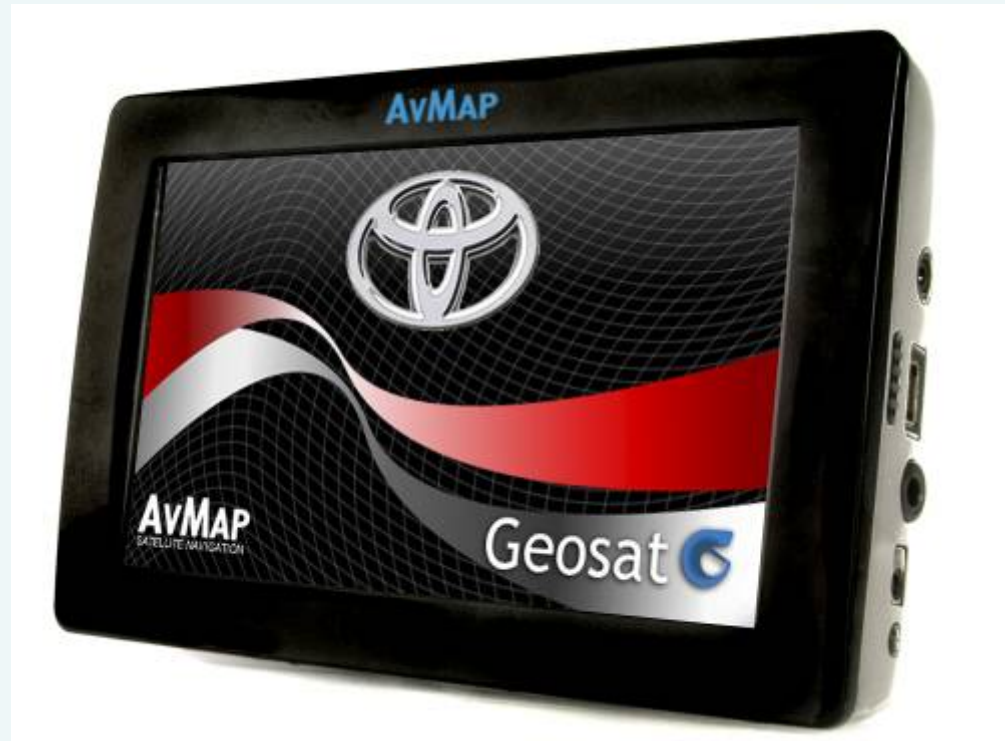

Customization

Geosat 6 Drive Safe for TOYOTA

- Splashscreen Customization
- Toyota dealers POI with Toyota logo on the map